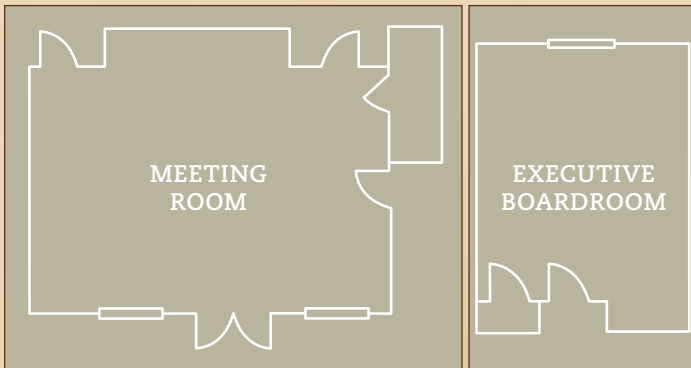

MEETING ROOM