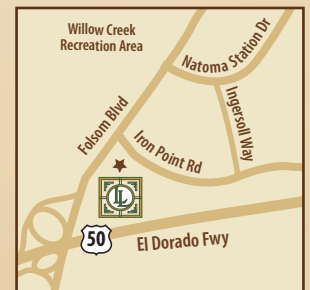

## AREA ATTRACTIONS

- Iron Point Light Rail Station
- Folsom Premium Outlet Mall
- Foothill Wineries
- Folsom Lake and American River
- Historic Old Town Folsom
- Folsom Zoo
- Folsom Prison and Museum
- Red Hawk Casino
- Miles of walking and biking trails
- Recreation Fields and Aquatic Parks