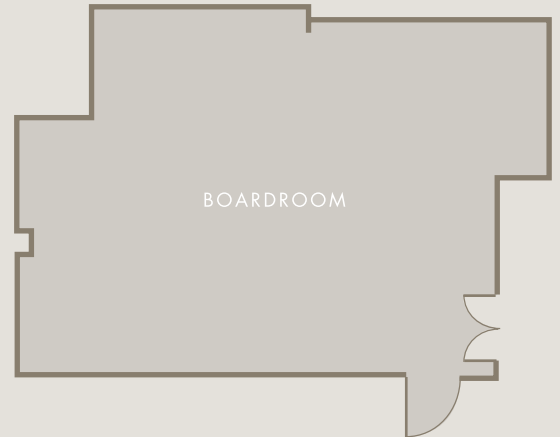

- Fully stocked mini bar
- Spacious work desk
- Bathrobes
- Air conditioning
- In-room coffee maker
- Suites feature extra sitting room with table and couch

POINTS OF INTEREST

- Union Square – 2½ blocks
- Powell Street Cable Car line – 1 block
- Chinatown – 9 blocks
- Nob Hill – 1/2 mile
- North Beach – 1 mile
- Fisherman's Wharf – 2 miles
- Golden Gate Bridge – 3 miles
- Napa/Sonoma – 45 miles

FLOOR PLAN

BOARDROOM

BOARDROOM FACILITY

ROOM	SQ FT	DIMENSIONS	CONFERENCE	CLASSROOM	U-SHAPE	HOLLOW SQUARE
Boardroom	408	17'x24'	13-14	6	9	9-10

Sales: 800.669.7777

BEDROOM SEATING AREA

BEDROOM

BATHROOM