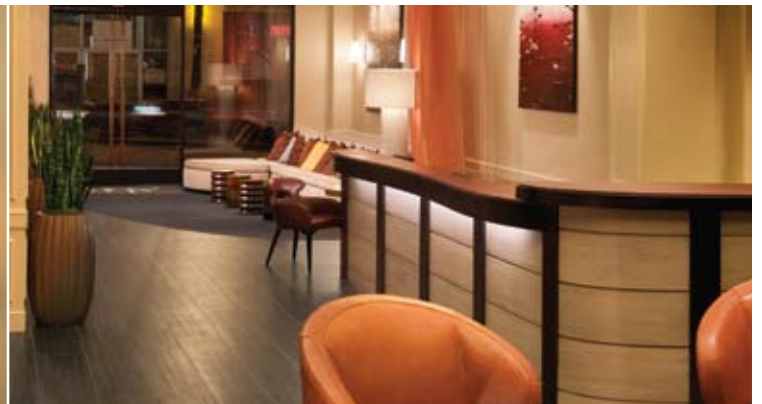

FLOOR PLAN

BOARDROOM FACILITY

ROOM	SQ FT	DIMENSIONS	CONFERENCE	CLASSROOM	U-SHAPE	HOLLOW SQUARE
Boardroom	408	17'x24'	13-14	6	9	9-10

Sales: 800.669.7777

LOBBY